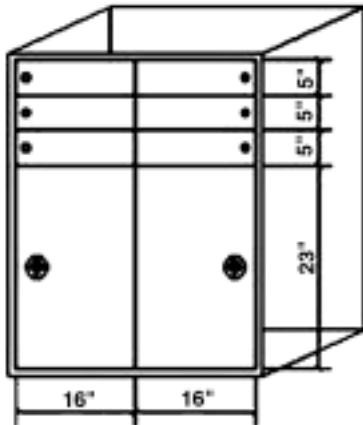

STAINLESS INTERIOR
T 154662KS

PAINTED INTERIOR
T 154662KP