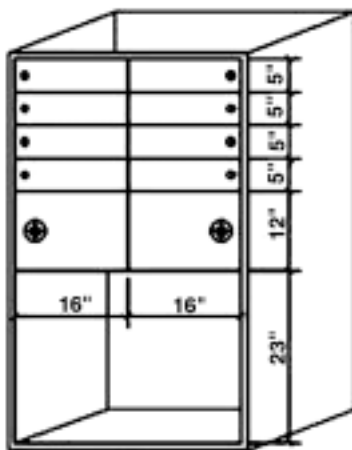

STAINLESS INTERIOR
T 156082CS

PAINTED INTERIOR
T 156082CP