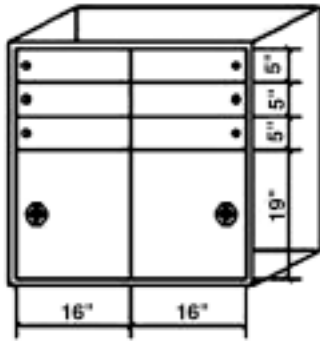

STAINLESS INTERIOR
T 153662CS

PAINTED INTERIOR
T 153662CP