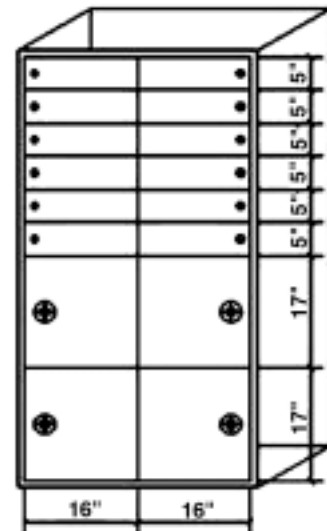

STAINLESS INTERIOR
T 156124CS

PAINTED INTERIOR
T 156124CP