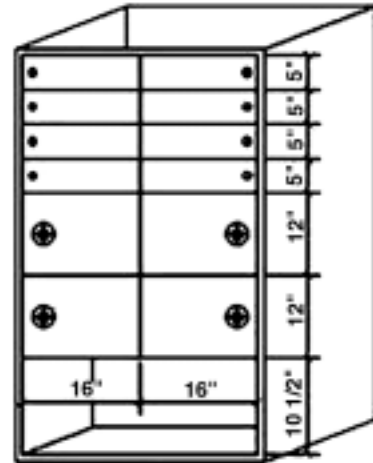

STAINLESS INTERIOR
T 156064CS

PAINTED INTERIOR
T 156064CP