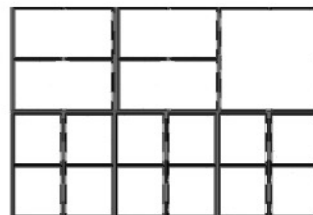

Standard sizes are 16" or 22H x 32 1/2" W x 24" D. Boxes designed for hotel front desk areas and other commercial uses are available in various configurations that may be customized to fit your needs.

Nat 9A
6 boxes 5" x 10"
3 boxes 10" x

Nat 9B
6 boxes 5" x 10"
3 boxes 10" x

Nat 30-16
30 boxes 3" x 5"

NAT 18-16
18 boxes 5" x 5"

Nat 15-16
15 boxes 3" x 10"

Nat 6A-16
3 boxes 10" x 10"
3 boxes 5" x 10"

Nat 6B-16
3 boxes 10" x 10"
3 boxes 5" x 10"

NAT 9-16
9 boxes 5" x 10"

Nat 15-C
12 boxes 5" x 5"
2 boxes 5" x 10"
1 box 10" x 10"

Nat 17-C
12 boxes 5" x 5"
4 boxes 5" x 10"
1 box 10" x 10"

NAT11-C
2 boxes 5" x 10"
8 boxes 5" x 5"
1 box 10" x 10"

NAT10-C
2 boxes 5" x 10"
8 boxes 5" x 5"