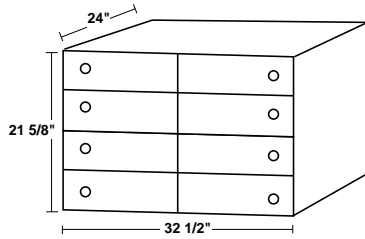

Teller Cash Tray Storage Units

ML-8

The above units are available with either painted steel doors or stainless steel clad aluminum doors. Lock options available. Short depth units are available at no added cost. Single key locks are standard. Lock options are available.

Modern ABC Lockers

The illustrations only present a very limited number of configurations available with our flexible manufacturing system and extremely versatile hinging system, VSI can build locker nests using sizes 5", 10", 15.5", 21", 26.25", 31.5", 36.875" and 42.187". The above units are available with either painted, steel doors or with stainless steel clad aluminum doors. Lock options are available. Short depth units are available at no additional cost.