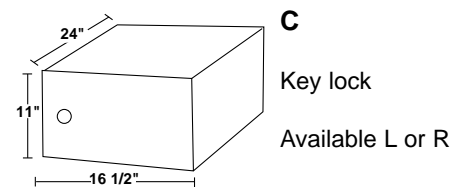

Modern ABC Lockers

The illustrations only present a very limited number of configurations available with our flexible manufacturing system and extremely versatile hinging system, VSI can build locker nests using sizes 5", 10", 15.5", 21", 26.25", 31.5", 36.875" and 42.187". The above units are available with either painted, steel doors or with stainless steel clad aluminum doors. Lock options are available. Short depth units are available at no additional cost.