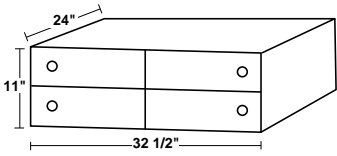

Teller Cash Tray Storage Units

ML-4