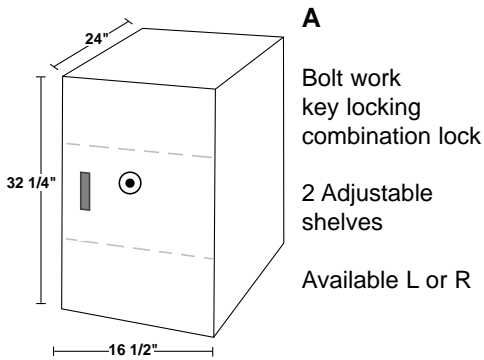

Modern ABC Lockers

The illustrations only present a very limited number of configurations available with our flexible manufacturing system and extremely versatile hinging system, VSI can build locker nests using sizes 5", 10", 15.5", 21", 26.25", 31.5", 36.875" and 42.187". The above units are available with either painted, steel doors or with stainless steel clad aluminum doors. Lock options are available. Short depth units are available at no additional cost.