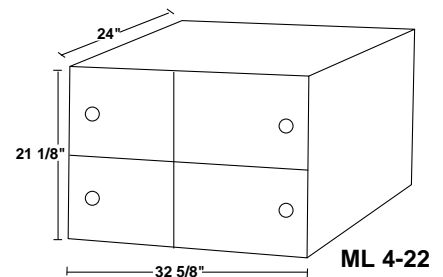

Modern ABC Lockers

The illustrations only present a very limited number of configurations available with our flexible manufacturing system and extremely versatile hinging system, VSI can build locker nests using sizes 5", 10", 15.5", 21", 26.25", 31.5", 36.875" and 42.187". The above units are available with either painted, steel doors or with stainless steel clad aluminum doors. Lock options are available. Short depth units are available at no additional cost.