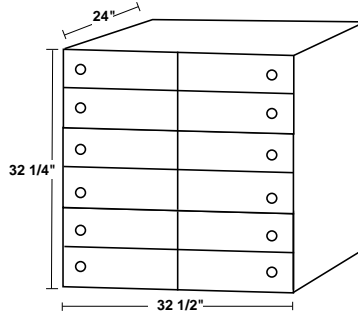

Teller Cash Tray Storage Units

ML-12

The above units are available with either painted steel doors or stainless steel clad aluminum doors. Lock options available. Short depth units are available at no added cost. Single key locks are standard. Lock options are available.

Modern ABC Lockers

The illustrations only present a very limited number of configurations available with our flexible manufacturing system and extremely versatile hinging system, VSI can build locker nests using sizes 5", 10", 15.5", 21", 26.25", 31.5", 36.875" and 42.187". The above units are available with either painted, steel doors or with stainless steel clad aluminum doors. Lock options are available. Short depth units are available at no additional cost.