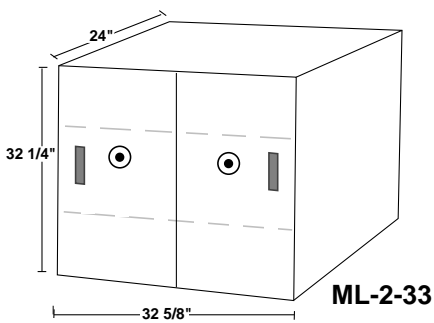

Modern ABC Lockers

The illustrations only present a very limited number of configurations available with our flexible manufacturing system and extremely versatile hinging system, VSI can build locker nests using sizes 5", 10", 15.5", 21", 26.25", 31.5", 36.875" and 42.187". The above units are available with either painted, steel doors or with stainless steel clad aluminum doors. Lock options are available. Short depth units are available at no additional cost.