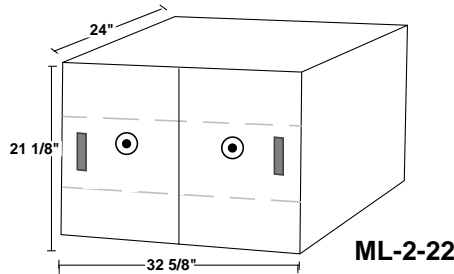

Modern ABC Lockers

The illustrations only present a very limited number of configurations available with our flexible manufacturing system and extremely versatile hinging system, VSI can build locker nests using sizes 5", 10", 15.5", 21", 26.25", 31.5", 36.875" and 42.187". The above units are available with either painted, steel doors or with stainless steel clad aluminum doors. Lock options are available. Short depth units are available at no additional cost.