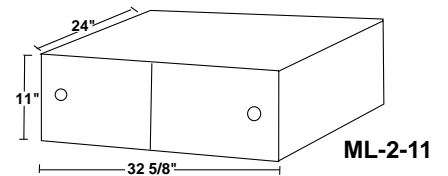

Modern ABC Lockers

The illustrations only present a very limited number of configurations available with our flexible manufacturing system and extremely versatile hinging system, VSI can build locker nests using sizes 5", 10", 15.5", 21", 26.25", 31.5", 36.875" and 42.187". The above units are available with either painted, steel doors or with stainless steel clad aluminum doors. Lock options are available. Short depth units are available at no additional cost.