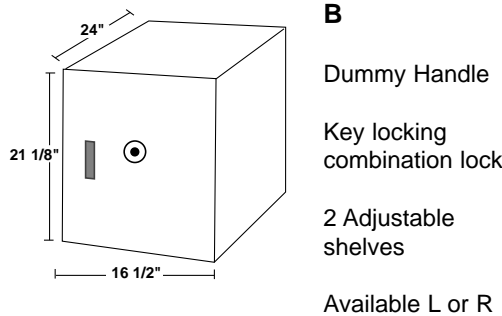

Modern ABC Lockers

The illustrations only present a very limited number of configurations available with our flexible manufacturing system and extremely versatile hinging system, VSI can build locker nests using sizes 5", 10", 15.5", 21", 26.25", 31.5", 36.875" and 42.187". The above units are available with either painted, steel doors or with stainless steel clad aluminum doors. Lock options are available. Short depth units are available at no additional cost.