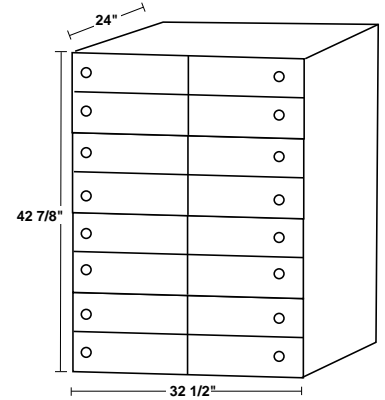

ML-16

The above units are available with either painted steel doors or stainless steel clad aluminum doors. Lock options available. Short depth units are available at no added cost. Single key locks are standard. Lock options are available.