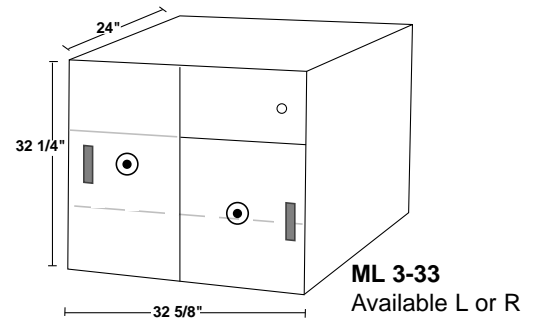

Modern ABC Lockers

The illustrations only present a very limited number of configurations available with our flexible manufacturing system and extremely versatile hinging system, VSI can build locker nests using sizes 5", 10", 15.5", 21", 26.25", 31.5", 36.875" and 42.187". The above units are available with either painted, steel doors or with stainless steel clad aluminum doors. Lock options are available. Short depth units are available at no additional cost.