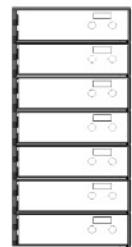

AM 07LN
7 boxes
3" x 10"