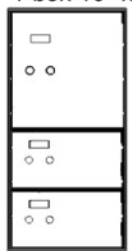

AM 03BRN
3 boxes
1 box 10" x 10"
2 boxes 5" x 10"