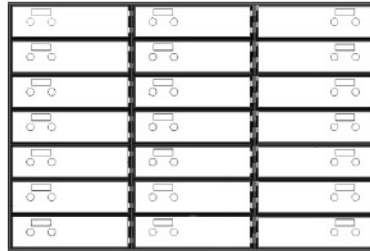

AM 21
21 boxes 3" x 10"