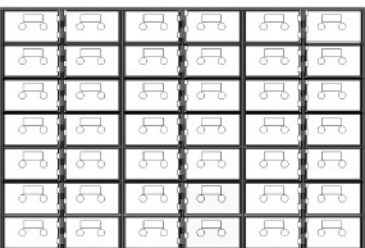

Nests 32 5/8" wide X 22 1/4" high X 24" deep

AM 06
6 boxes 10" x 10"

AM 21
21 boxes 3" x 10"

AM 24
24 boxes 5" x 5"

AM 12
12 boxes 5" x 10"

AM 09A
6 boxes 5" x 10"
3 boxes 10" x 10"

AM 09B
3 boxes 10" x 10"
6 boxes 5" x 10"

AM 42
42 boxes 3" x 5"

AM Base 323 3" x 32 5/8"

AM Filler 2" x 32 5/8"

AM Pull Out Shelf 2" x 32 1/4"

Nests 32 5/8" wide X 6 5/8" high X 24" deep

AM 06S
6 boxes 3" x 10"

AM 012S
12 boxes 3" x 5"

Nests 10 3/4" wide X 6 5/8" high X 24" deep