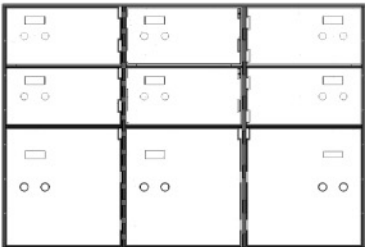

Nests 32 5/8" wide X 22 1/4" high X 24" deep

AM 06
6 boxes 10" x 10"

AM 21
21 boxes 3" x 10"

AM 24
24 boxes 5" x 5"

AM 12
12 boxes 5" x 10"

AM 09A
6 boxes 5" x 10"
3 boxes 10" x 10"

AM 09B
3 boxes 10" x 10"
6 boxes 5" x 10"

AM 42
42 boxes 3" x 5"

AM Base 323 3" x 32 5/8"

AM Filler 2" x 32 5/8"

AM Pull Out Shelf 2" x 32 1/4"

Nests 32 5/8" wide X 6 5/8" high X 24" deep

AM 06S
6 boxes 3" x 10"

AM 012S
12 boxes 3" x 5"

Nests 10 3/4" wide X 6 5/8" high X 24" deep