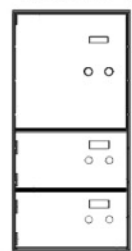

AM 03BLN
3 boxes
1 box 10" x 10"
2 boxes 5" x 10"