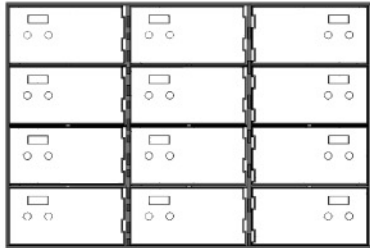

Nests 32 5/8" wide X 22 1/4" high X 24" deep

AM 06
6 boxes 10" x 10"

AM 21
21 boxes 3" x 10"

AM 24
24 boxes 5" x 5"

AM 12
12 boxes 5" x 10"

AM 09A
6 boxes 5" x 10"
3 boxes 10" x 10"

AM 09B
3 boxes 10" x 10"
6 boxes 5" x 10"

AM 42
42 boxes 3" x 5"

AM Base 323 3" x 32 5/8"

AM Filler 2" x 32 5/8"

AM Pull Out Shelf 2" x 32 1/4"

Nests 32 5/8" wide X 6 5/8" high X 24" deep

AM 06S
6 boxes 3" x 10"

AM 012S
12 boxes 3" x 5"

Nests 10 3/4" wide X 6 5/8" high X 24" deep