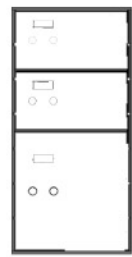

AM 42
42 boxes 3" x 5"

AM Base 323 3" x 32 5/8"

AM Filler 2" x 32 5/8"

AM Pull Out Shelf 2" x 32 1/4"

Nests 32 5/8" wide X 6 5/8" high X 24" deep

AM 06S
6 boxes 3" x 10"

AM 012S
12 boxes 3" x 5"

Nests 10 3/4" wide X 6 5/8" high X 24" deep

AM 02LSN
2 boxes 3" x 10"

AM 02RSN
2 boxes 3" x 10"

AM 04SN
4 boxes 3" x 5"

AM Filler
2" x 10 3/4"

AM 103 Base
3" x 10 3/4"

Nests 10 3/4" wide X 22 1/4" high X 24" deep

AM 03ALN
3 boxes
2 boxes 5" x 10"
1 box 10" x 10"

AM 03ARN
3 boxes
2 boxes 5" x 10"
1 box 10" x 10"

AM 03BLN
3 boxes
1 box 10" x 10"
2 boxes 5" x 10"

AM 03BRN
3 boxes
1 box 10" x 10"
2 boxes 5" x 10"

AM 07LN
7 boxes
3" x 10"

AM 07RN
7 boxes
3" x 10"

AM 08N
8 boxes
5" x 5"